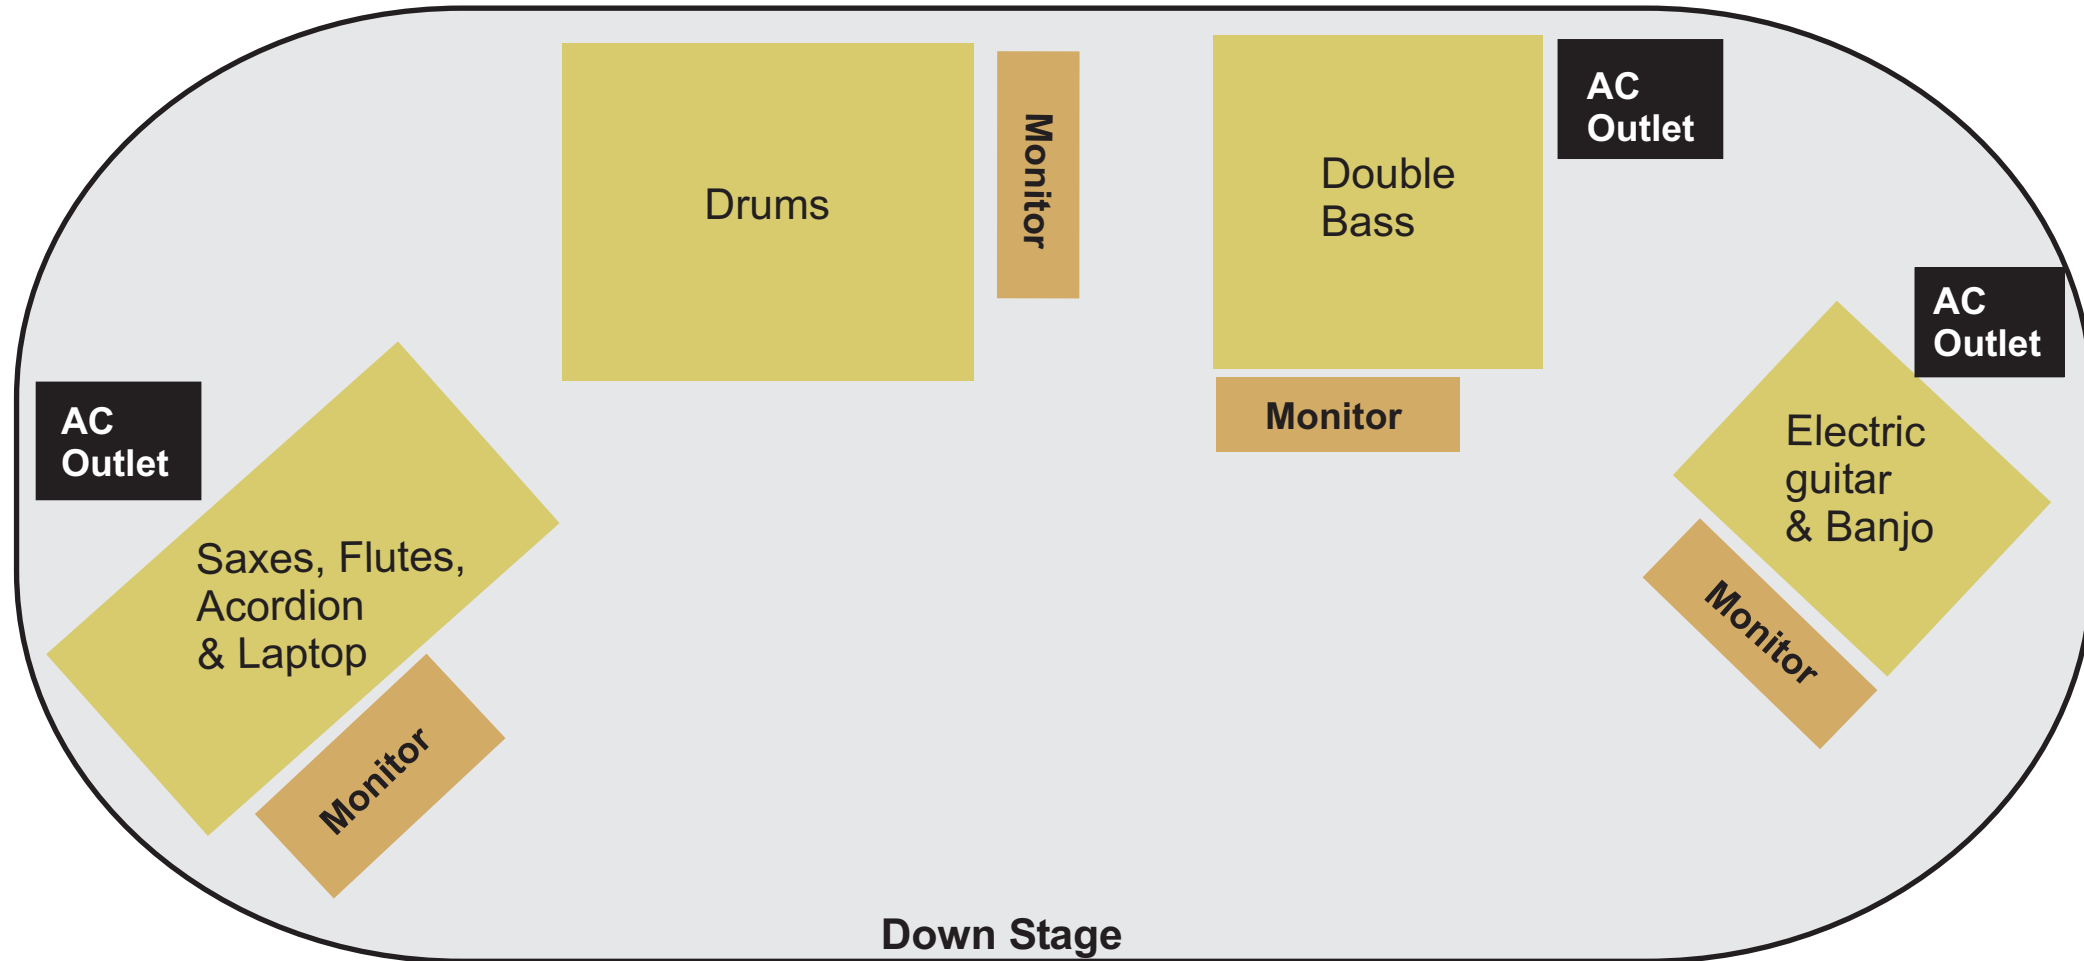

HOME OF THE BRAVE

Stage Plan & Technical Information

Sound/Lighting Requirements

Mics: Sax - Sennheiser MD421 (or equivalent), Flute - SM 57, Laptop - DI, Bass DI, Banjo - SM 57

Ideally we require 4 monitors with 4 monitor mixes from the desk